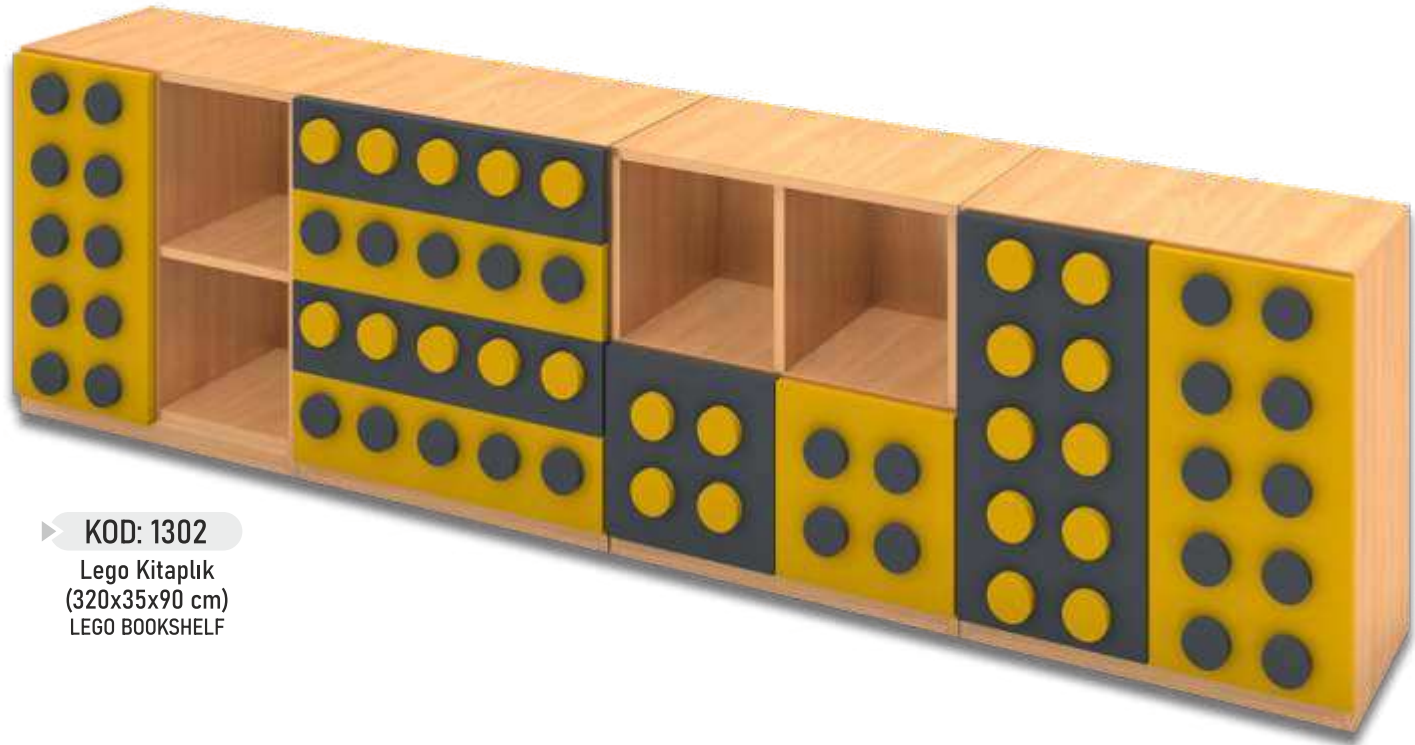

KOD: 1298  
Petek Duvara Gömme Kitaplık  
(400x190x40 cm)  
HONEYCOMB WALL FLUSH BOOKSHELF

► KOD: 1302  
 Lego Kitaplık  
 (320x35x90 cm)  
 LEGO BOOKSHELF

► KOD: 1306  
 Oturlu Kitaplık  
 (565x30x190 cm)  
 SITTING BOOKSHELF