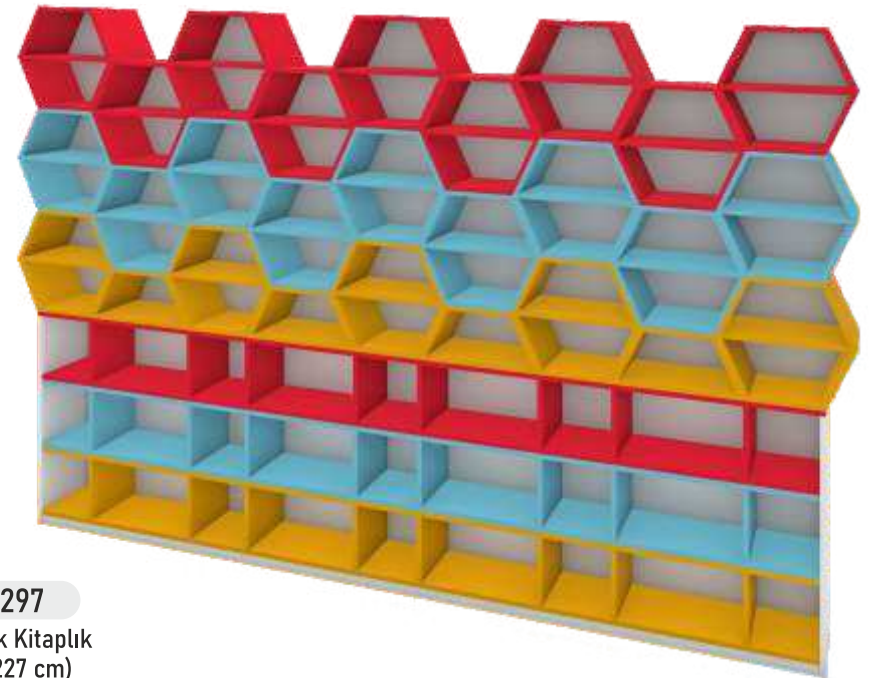

► KOD: 1297
Renkli Petek Kitaplık
(362x35x227 cm)
COLORED HONEYCOMB BOOKSHELF