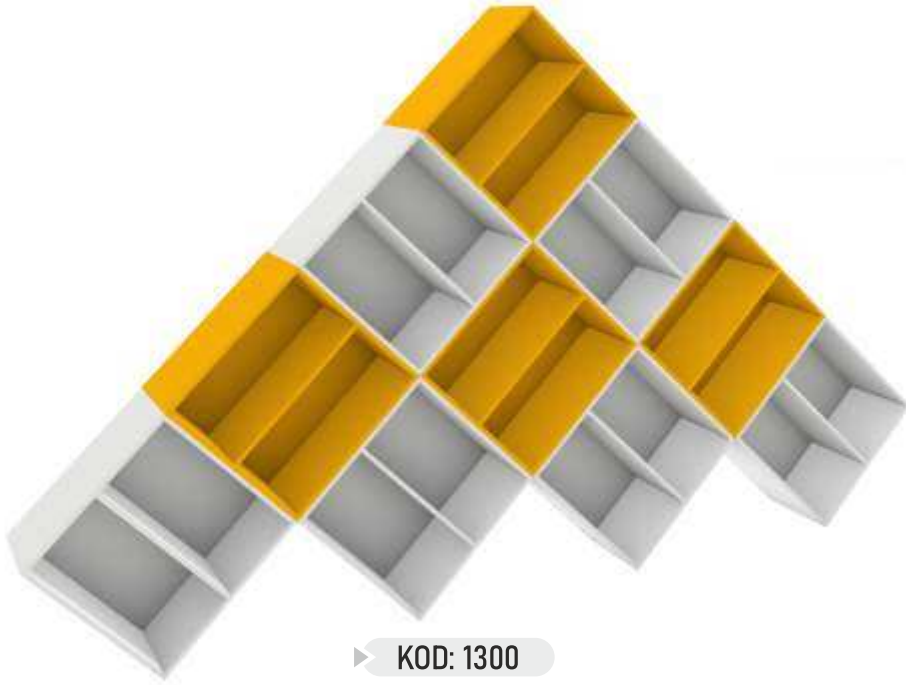

KOD: 1300
Dama Duvar Kitaplık
(396x35x248cm)
CHECKERS WALL BOOKSHELF