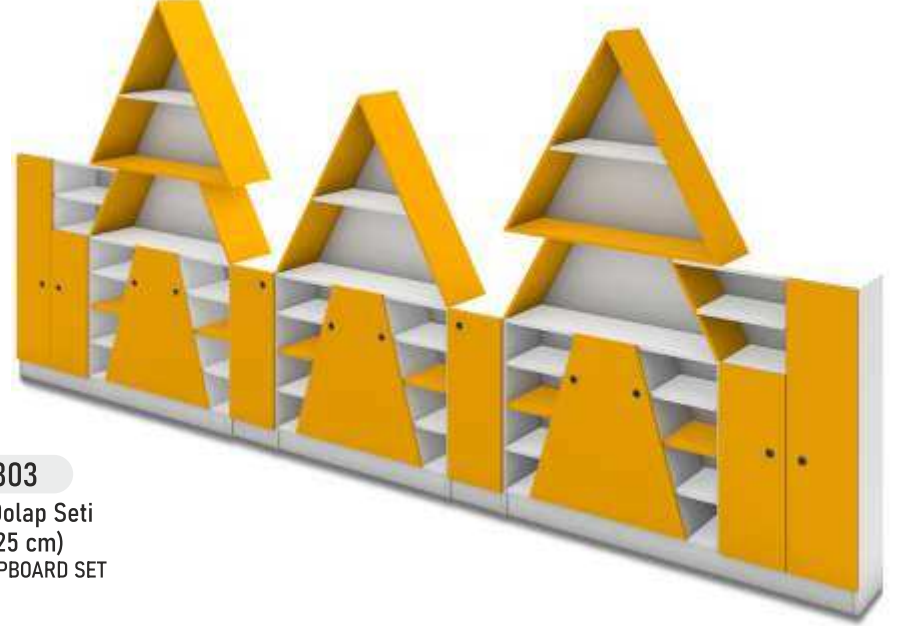

KOD: 1298  
Petek Duvara Gömme Kitaplık  
(400x190x40 cm)  
HONEYCOMB WALL FLUSH BOOKSHELF

► KOD: 1302  
 Lego Kitaplık  
 (320x35x90 cm)  
 LEGO BOOKSHELF

► KOD: 1306  
 Oturlu Kitaplık  
 (565x30x190 cm)  
 SITTING BOOKSHELF