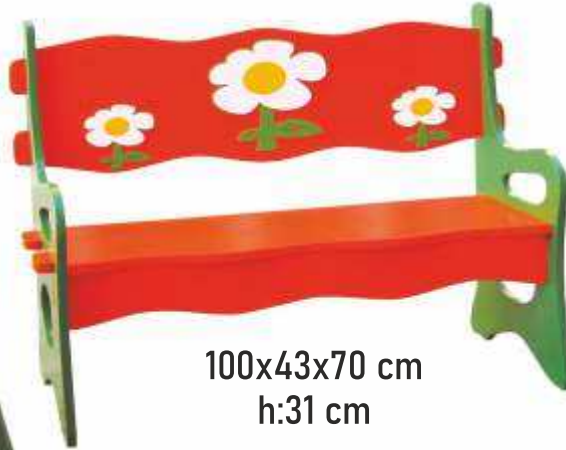

100x43x70 cm
h:31 cm