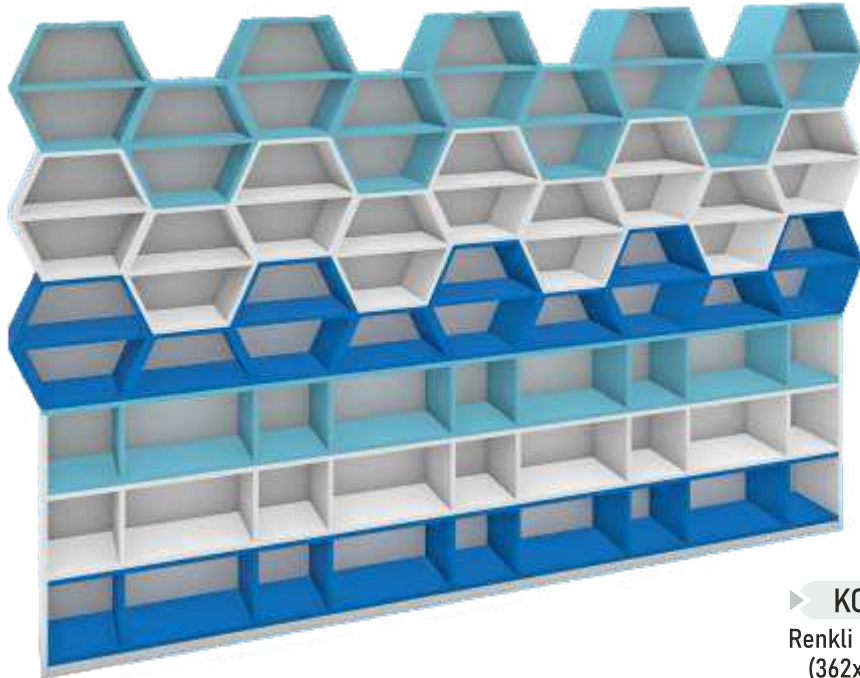

► KOD: 1297
Renkli Petek Kitaplık
(362x35x227 cm)
COLORED HONEYCOMB BOOKSHELF