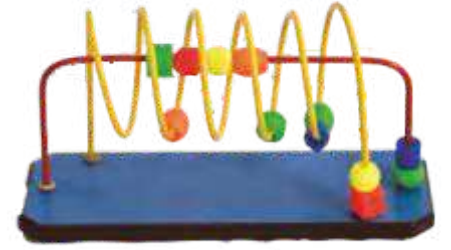

KOD: 4900

Helezon Koordinasyon Aleti
HELIX COORDINATION TOOL